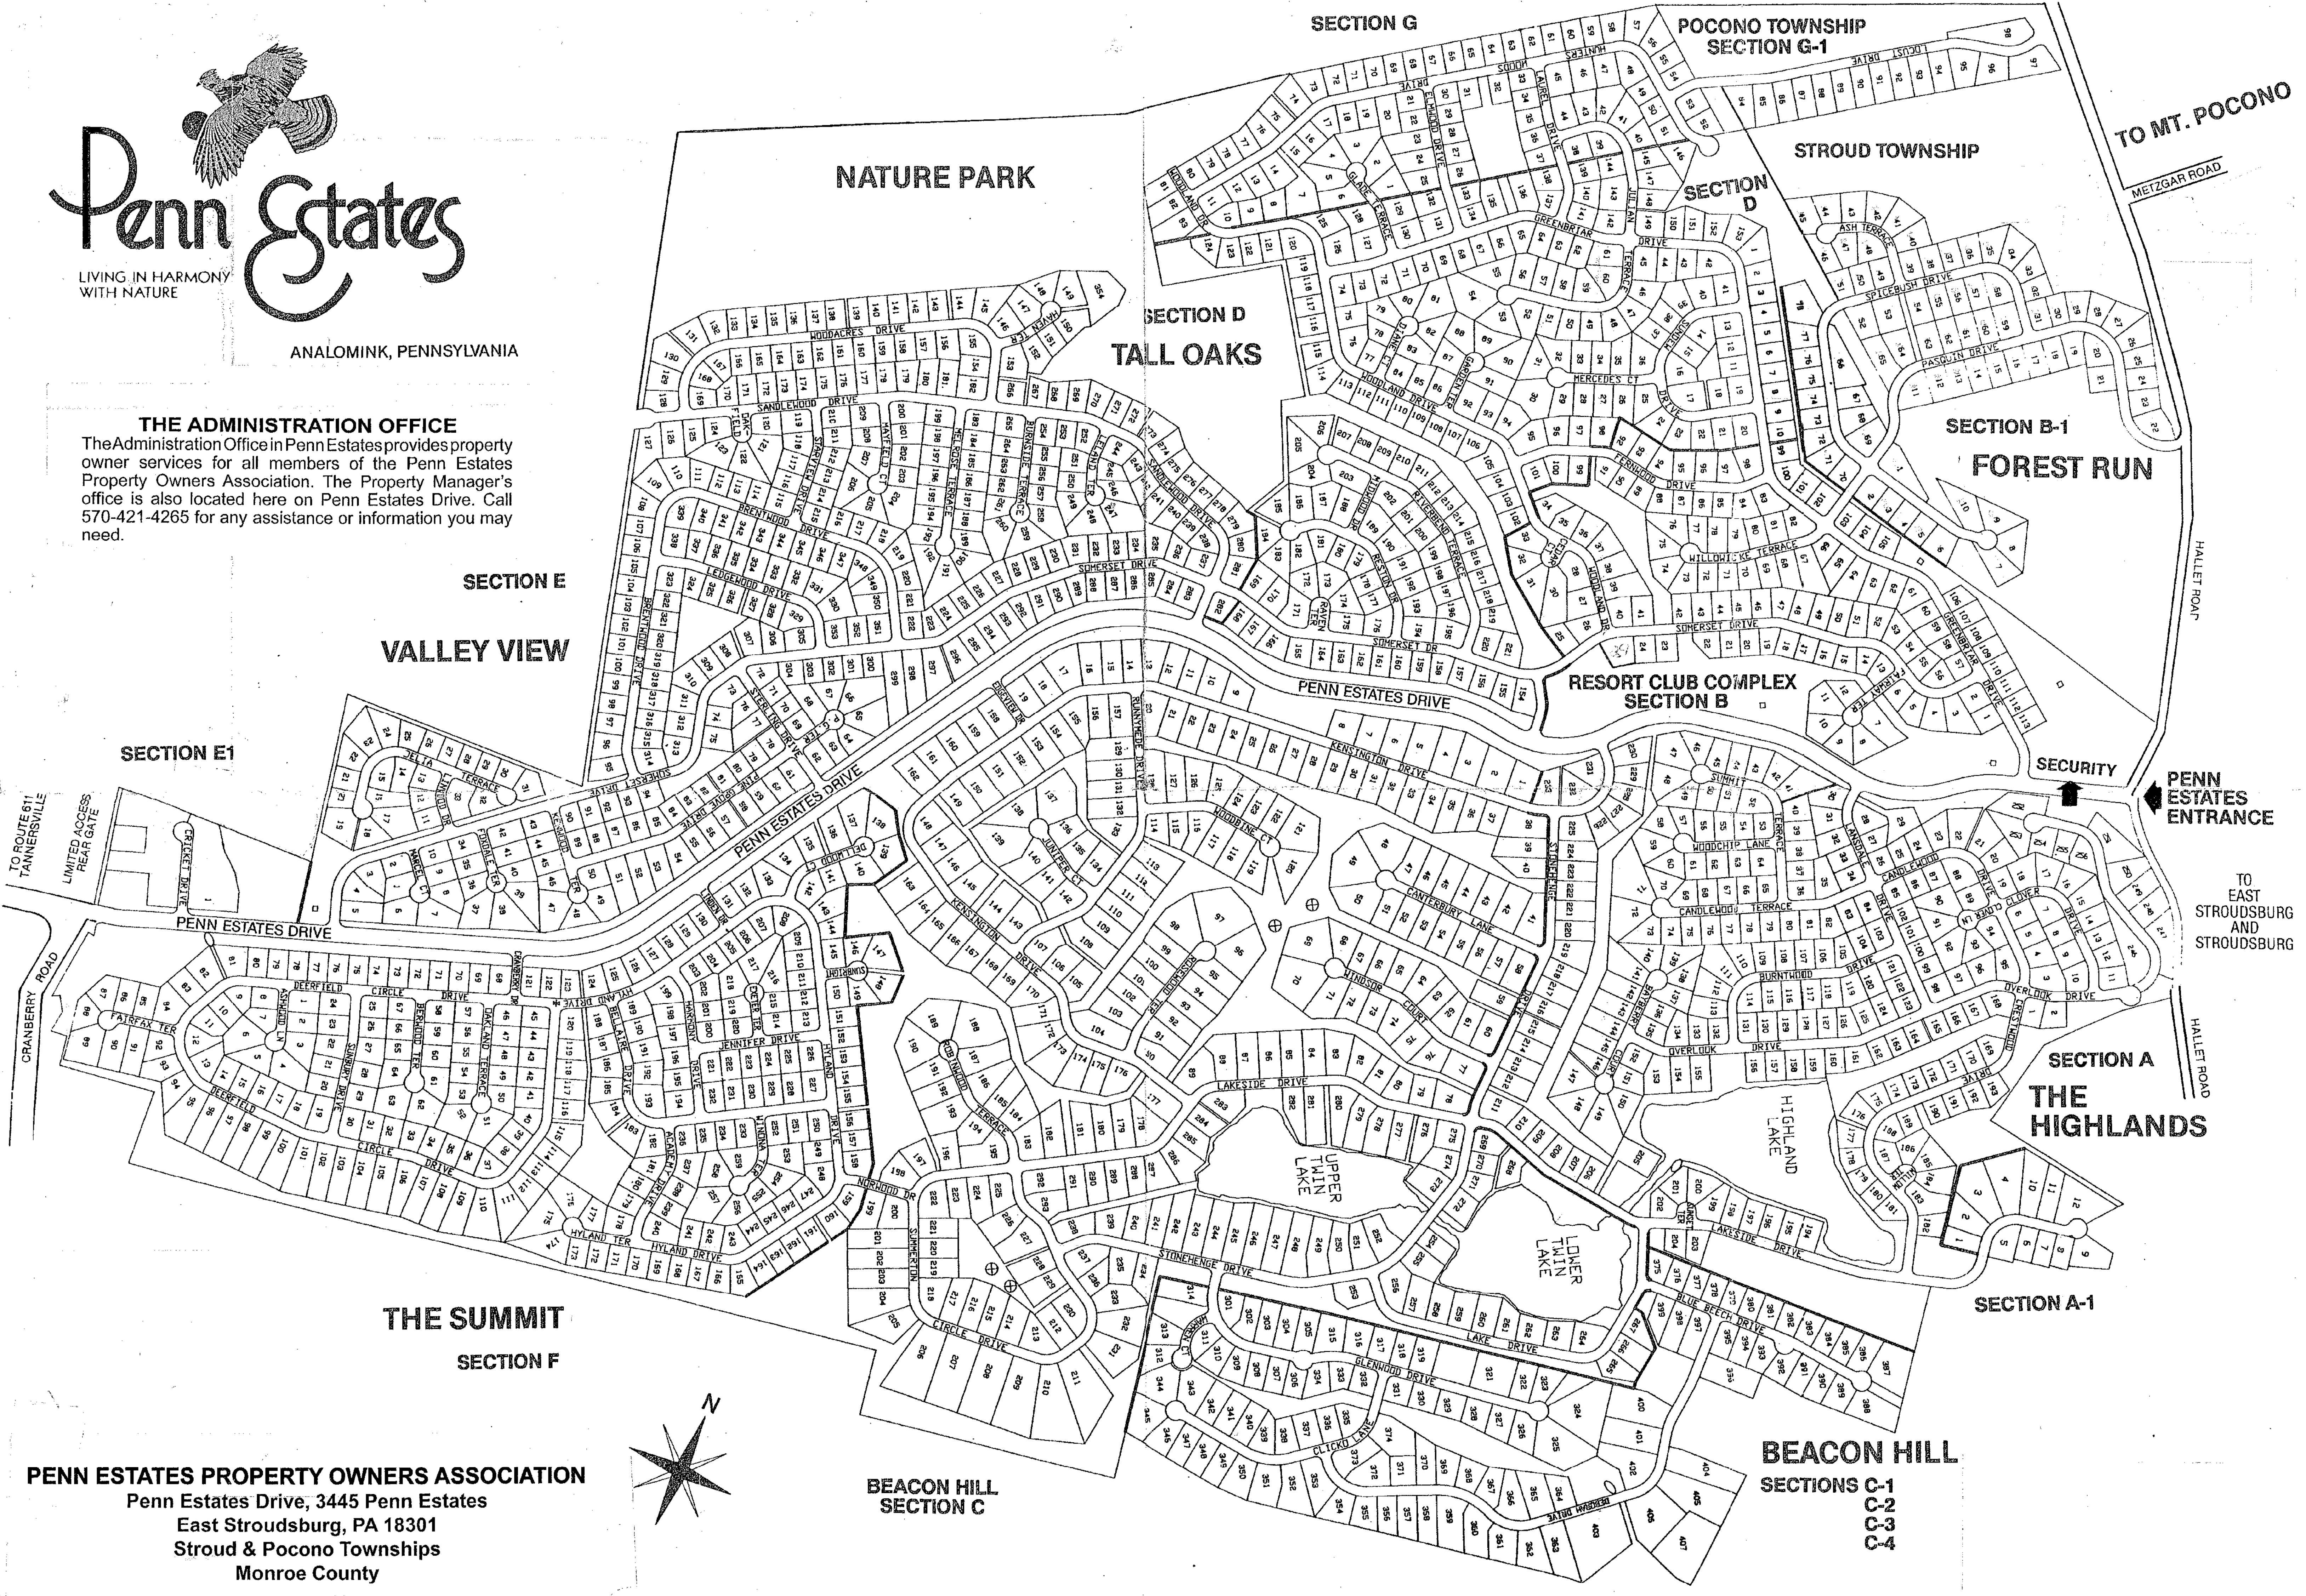

LIVING IN HARMONY WITH NATURE

ANALOMINK, PENNSYLVANIA

**THE ADMINISTRATION OFFICE**

The Administration Office in Penn Estates provides property owner services for all members of the Penn Estates Property Owners Association. The Property Manager's office is also located here on Penn Estates Drive. Call 570-421-4265 for any assistance or information you may need.

**PENN ESTATES PROPERTY OWNERS ASSOCIATION**  
 Penn Estates Drive, 3445 Penn Estates  
 East Stroudsburg, PA 18301  
 Stroud & Pocono Townships  
 Monroe County